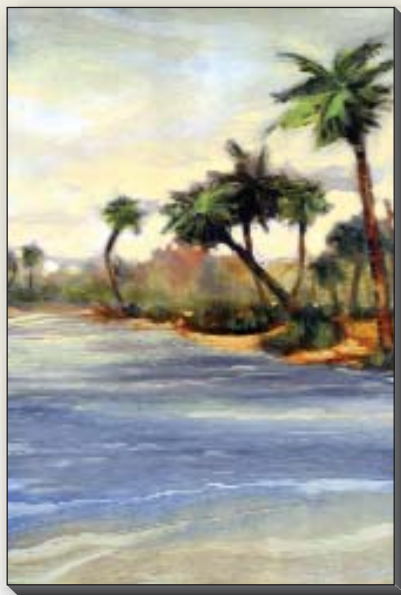

Signature Canvas Collection

Our **Signature Canvas Collection** begins with paintings from a hand selected group of best-selling artists. Each chosen work of art is inkjet printed, giclee style, directly onto top-quality cotton canvases that are stretched around wooden frames of 1.5 inches in depth. The stretched canvases are then skillfully **hand-painted** with oils and acrylics to create rich, **textural embellishments** that give each piece the look and feel of an **original painting**. Every piece is shipped with protective corners and a hanging mechanism.

THE PALM HOUSE **SC01**
24 x 36 • CODE: Q

CARIBBEAN SHORES I **SC02**
24 x 36 • CODE: Q

CARIBBEAN SHORES II **SC03**
24 x 36 • CODE: Q

KIMONO **SC04**
38 x 38 • CODE: U

AGAVE **SC05**
38 x 38 • CODE: U

These high end, gallery quality works of art are in stock and available today from Landmark Art & Frame.